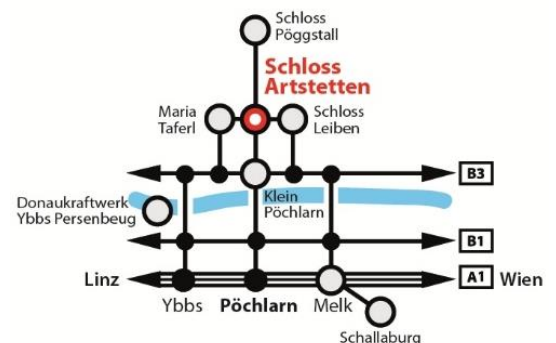

The NÖ-Card cannot be used for group offers.

Your tour guide and bus driver visit Artstetten Castle for free!

Access map

Artstetten Castle
Schlossplatz 1
3661 Artstetten

60 minutes from Vienna

10 minutes from the motorway „A1“ exit
„Pöchlarn“!